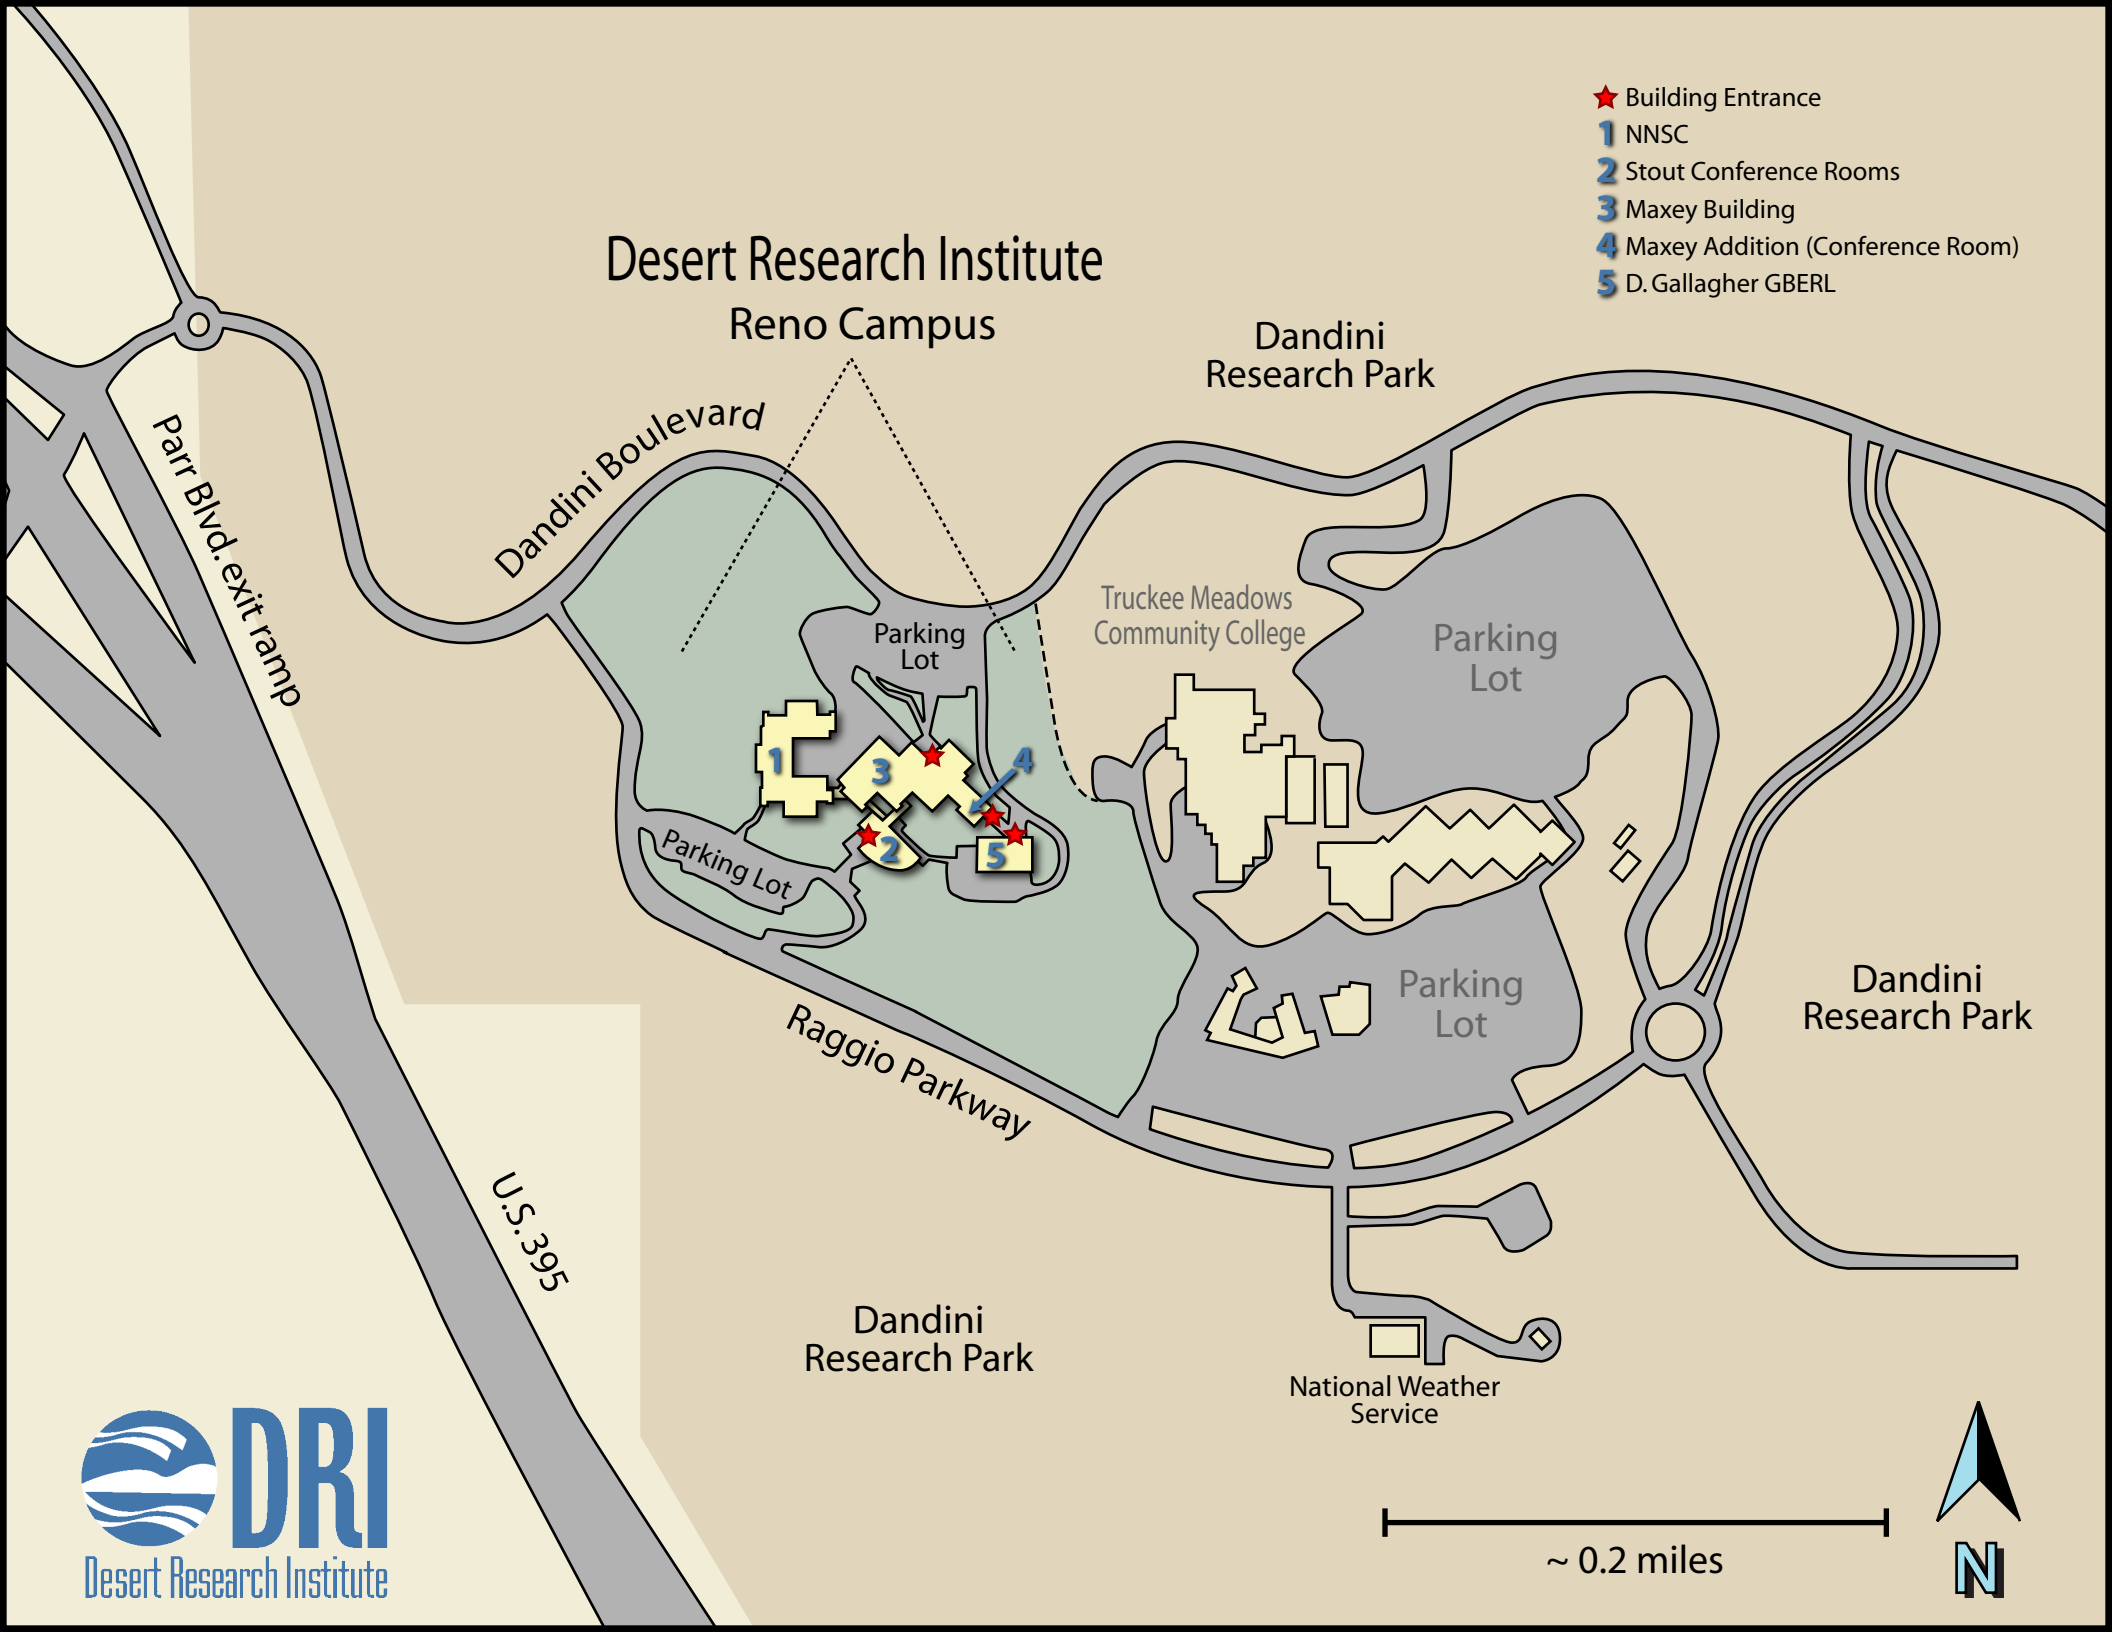

- ★ Building Entrance
- 1 NNSC
- 2 Stout Conference Rooms
- 3 Maxey Building
- 4 Maxey Addition (Conference Room)
- 5 D. Gallagher GBERL

Desert Research Institute

Reno Campus

~ 0.2 miles